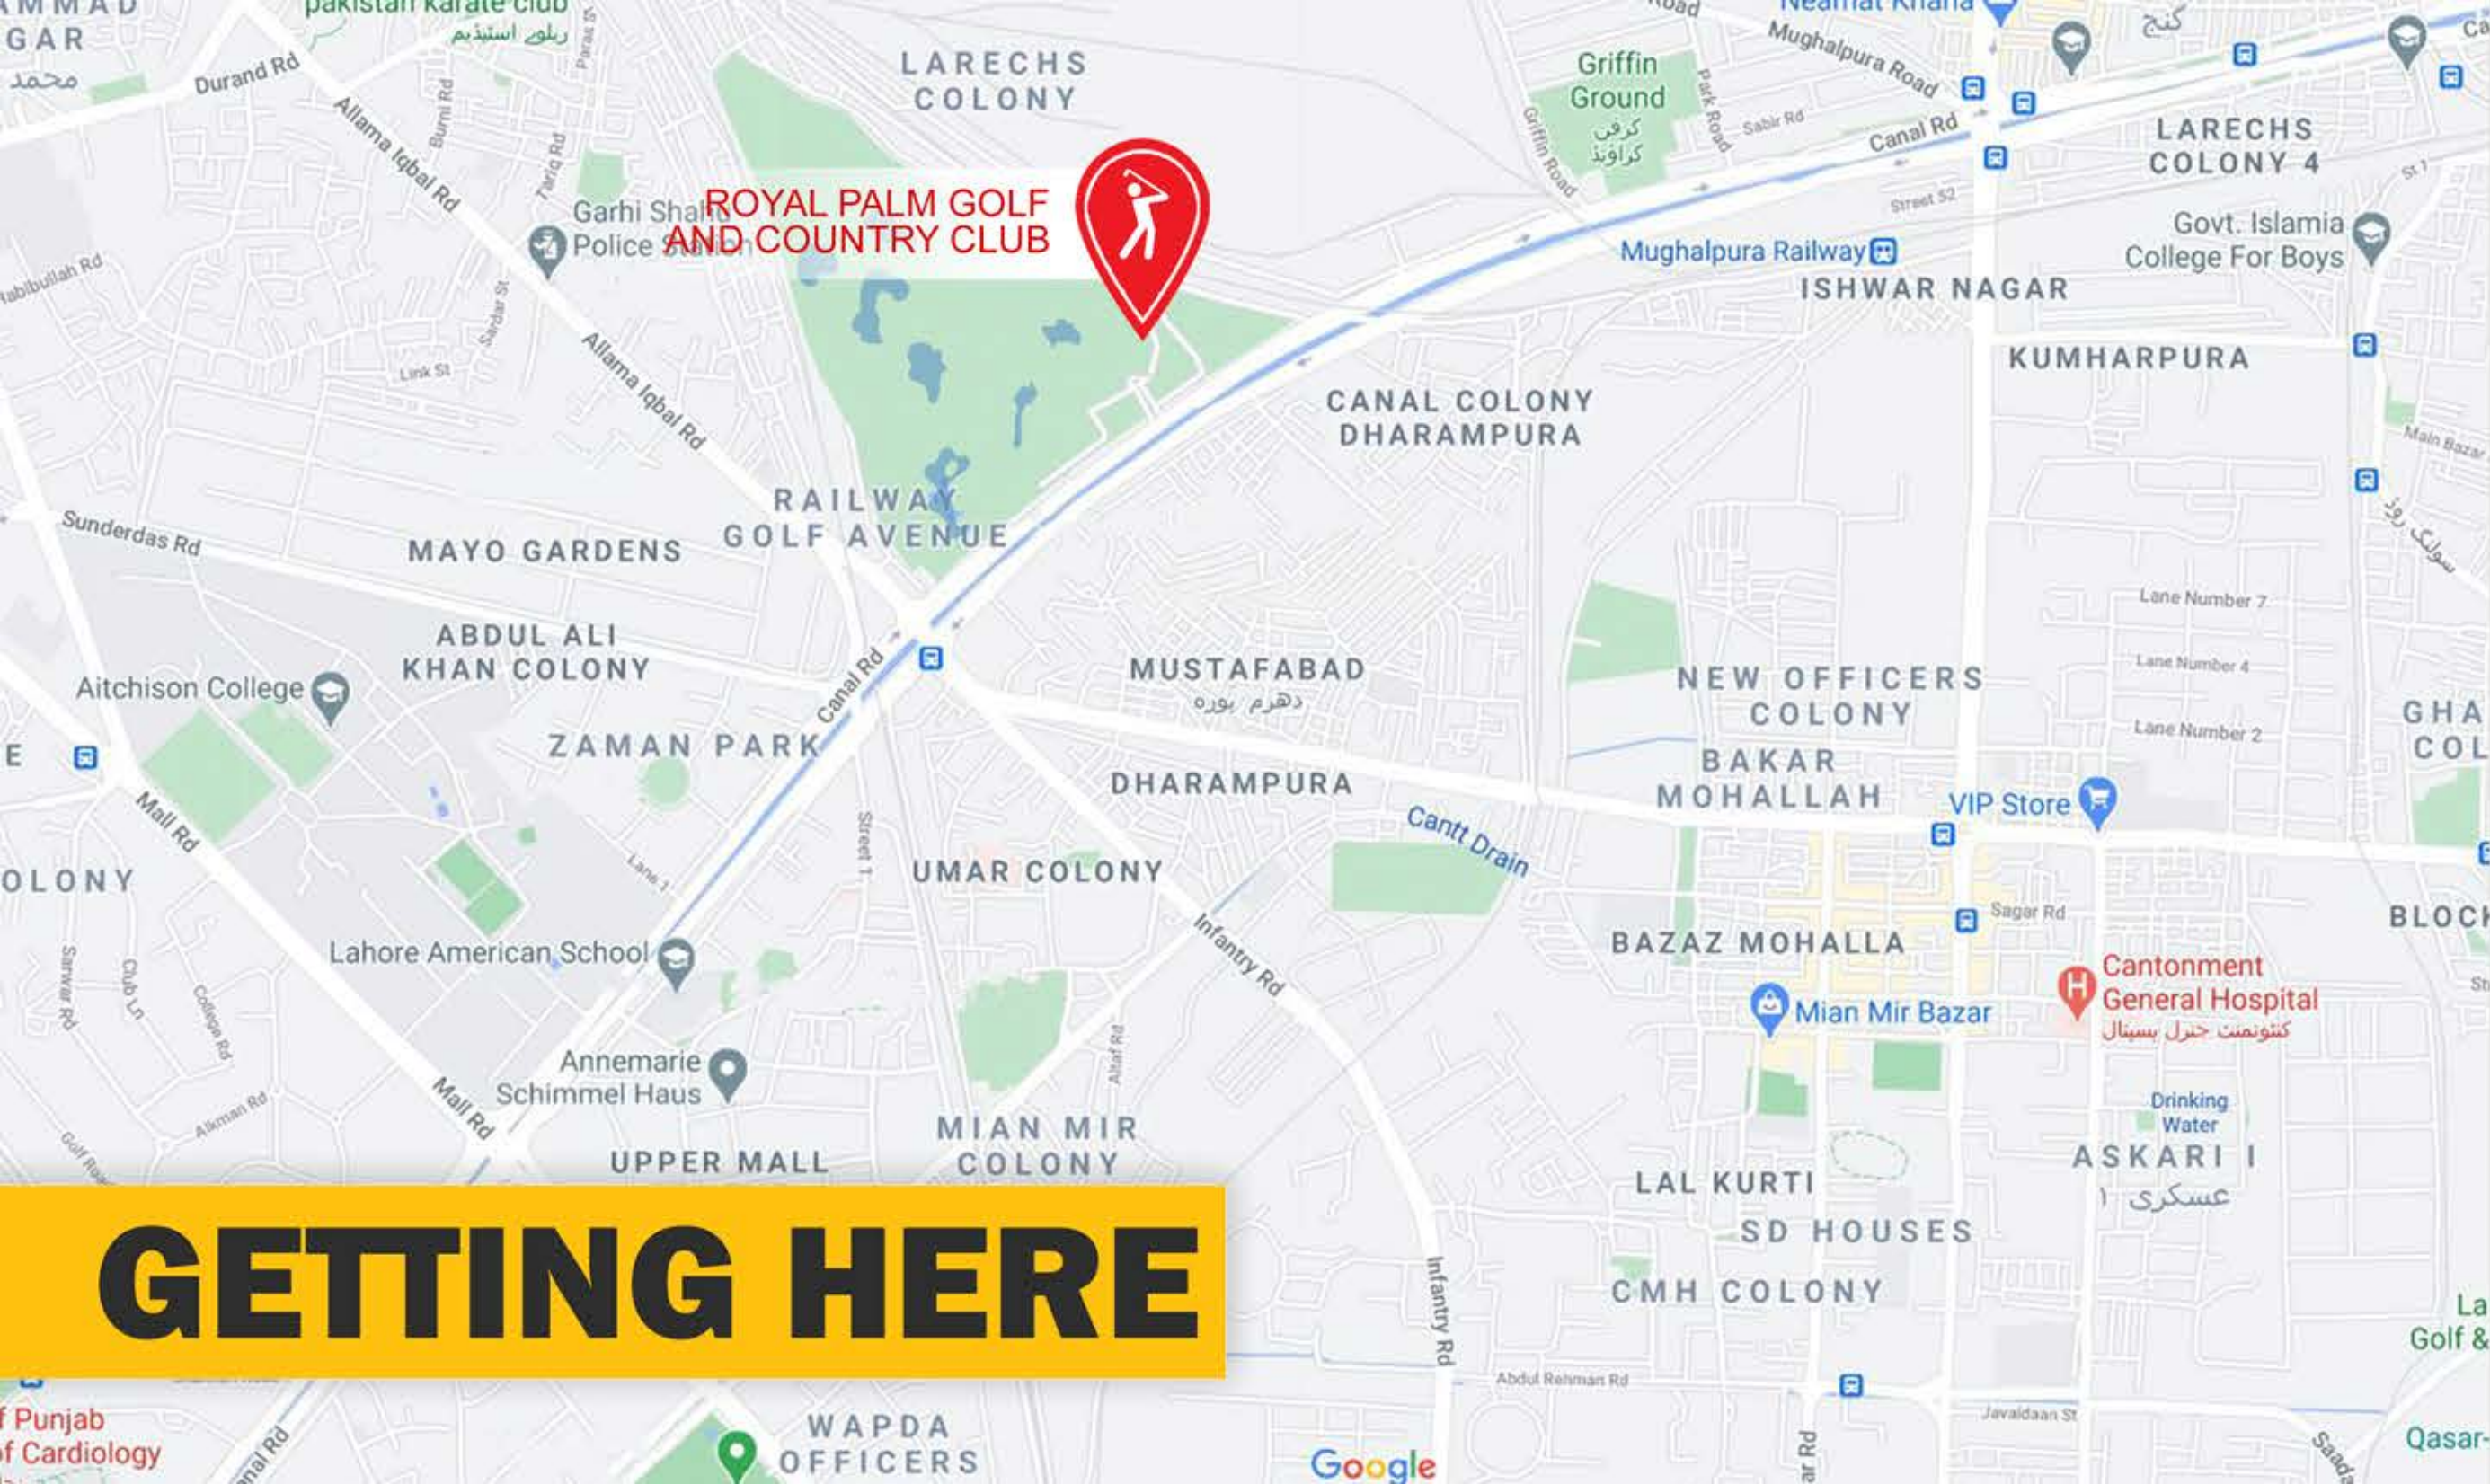

THE CLUB

Royal Palm Golf & Country Club (RPGCC) is located at the site of former Pakistan Railways Golf Club which was founded in 1927.

Spread over an area of approximately 142 acres, the club hosts an 18-hole Par 72 Golf Course. besides a number of other facilities including fitness, spa, sporting facilities, restaurant and marquees.

ROYAL PALM GOLF AND COUNTRY CLUB

“ Located in the heart of Lahore, right on the Canal Bank Road. ”

GETTING HERE

The Club is located right on the Canal Bank Road and approximately 08 minutes away from the Lahore Ring Road.

Royal Palm is a historic club which is in the heart of the city of Lahore and is one of the oldest clubs in Pakistan. In 2001 the Pakistan Railways outsourced the club to a Management partner.

With time, the club has become highly popular due to its facilities and services. From July 2019, Pakistan Railways took over the club. To run the club even better, Pakistan Railways now wishes to outsource the management rights of running the club under certain conditions and guidelines.